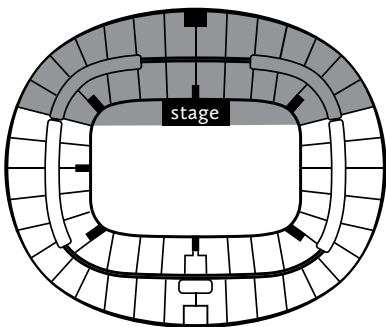

Configuration Stage East = approx. 50,000

Configuration Stage North = approx. 62,000

Configuration Stage Center = approx. 75,000