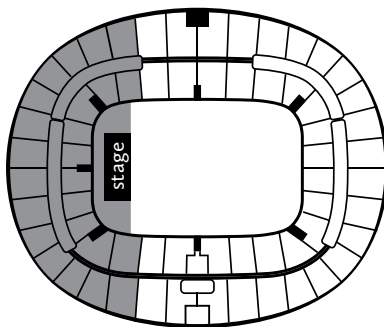

Top Gear Live VERA Street Racing

Indoor PWA Windsurfing World Cup

LOTTO Eurovolley Poland Ceremony and Opening Game

Whole-stadium events

Configuration Sport Events – 58,274

Configuration Stage East = approx. 50,000

Configuration Stage North = approx. 62,000

Configuration Stage Center = approx. 75,000