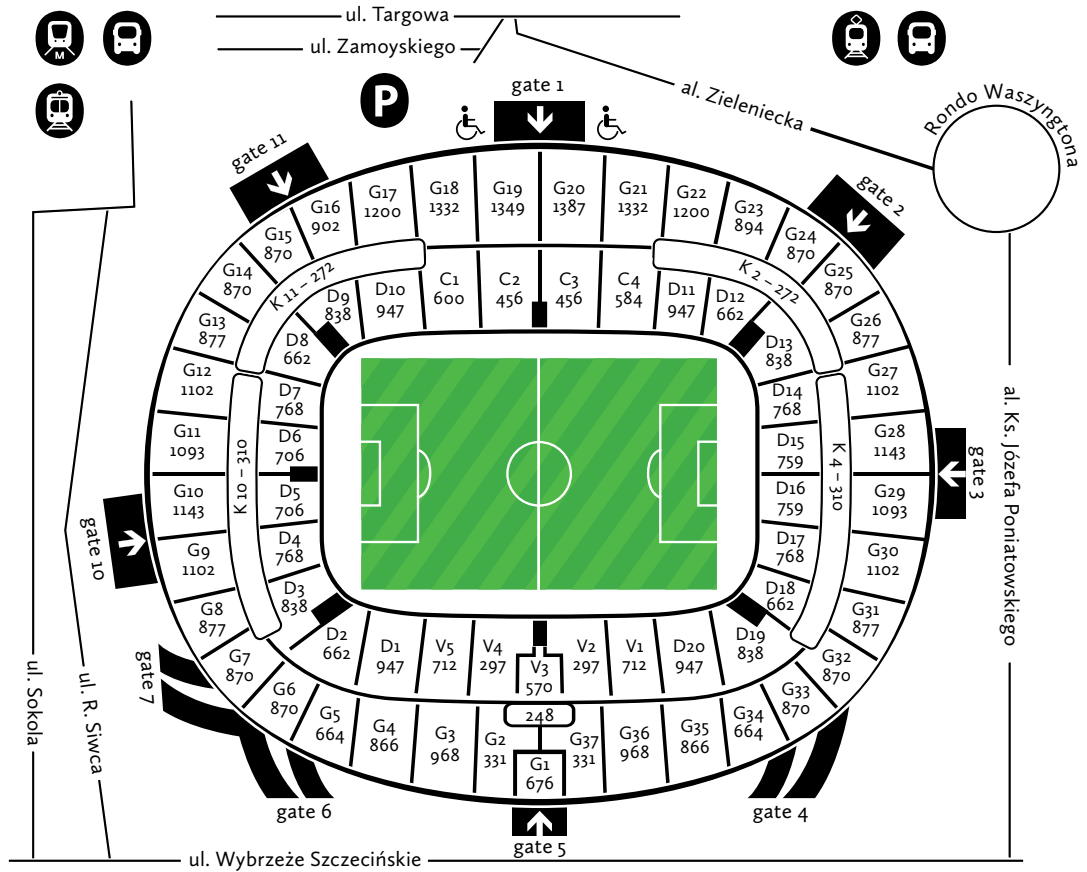

Top Gear Live VERA Street Racing

Indoor PWA Windsurfing World Cup

LOTTO Eurovolley Poland Ceremony and Opening Game

Whole-stadium events

Configuration Sport Events – 58,274

Configuration Stage East = approx. 50,000

Configuration Stage North = approx. 62,000

Configuration Stage Center = approx. 75,000