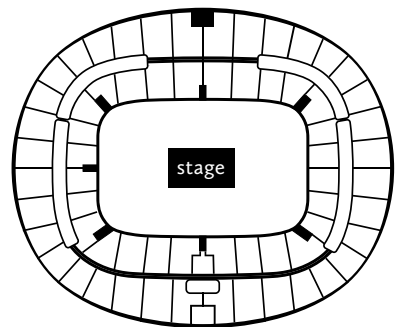

Configuration Stage East = approx. 50,000

Configuration Stage North = approx. 62,000

Configuration Stage Center = approx. 75,000